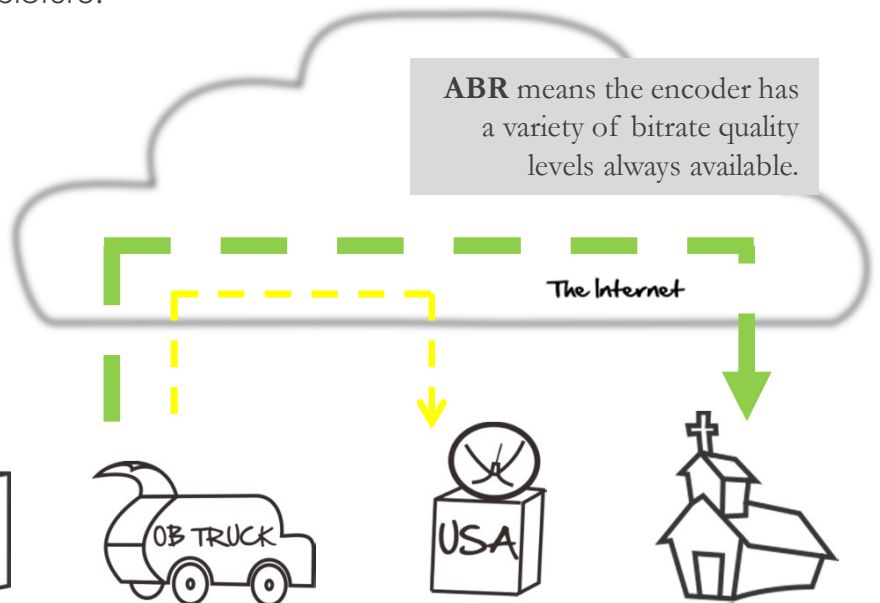

Designed for the Internet:

- Light Contribution
- Primary Distribution
- Internet/CDN
- Outside Broadcast/Production
- Satellite Disaster Recovery